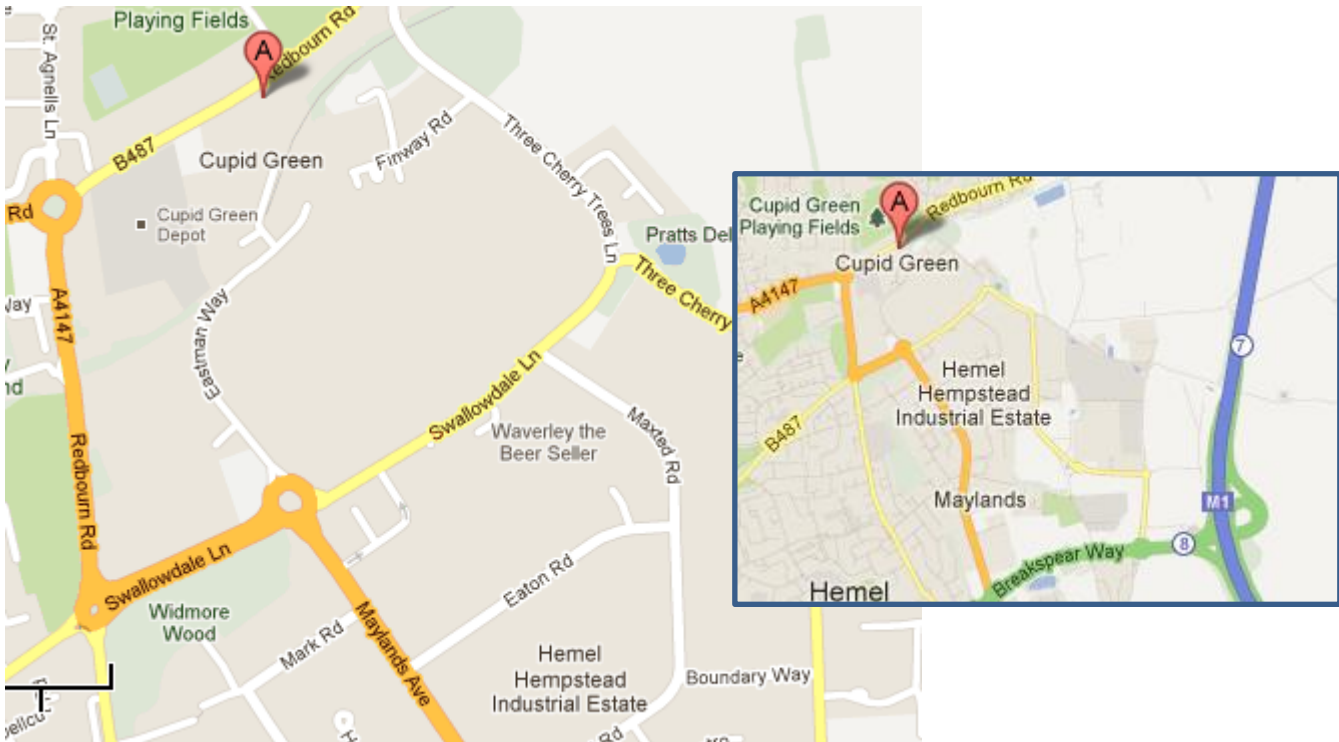

How to find us

Redbourn Rd Hemel Hempstead, HP2 7ES

For Sat Nav use HP2 7BA

phone: 01442 531003 fax: 01442 531003

For Sat Nav users – please use postcode **HP2 7BA**.

From M1 heading North

-  At junction 8, exit onto **A414** toward **Hemel Hempstead**
Go through 1 roundabout
About 2 mins
-  At the roundabout, take the 3rd exit onto **Maylands Ave/A4147**
About 3 mins
-  At the roundabout, take the 1st exit onto **Swallowdale Ln/A4147**
-  At the roundabout, take the 3rd exit onto **Redbourn Rd/A4147**
Continue to follow **Redbourn Rd**
Go through 1 roundabout
Destination will be on the left, just past the petrol station

From M1 heading South

- Head south on M1

 At junction 7-8, exit onto **A414** toward **Hemel Hempstead**
Go through 1 roundabout
About 3 mins
-  At the roundabout, take the 3rd exit onto **Maylands Ave/A4147**
About 3 mins
-  At the roundabout, take the 1st exit onto **Swallowdale Ln/A4147**
-  At the roundabout, take the 3rd exit onto **Redbourn Rd/A4147**
Continue to follow **Redbourn Rd**
Go through 1 roundabout
Destination will be on the left
About 2 mins

For Rail / Bus please visit <https://www.intalink.org.uk/plan-your-journey/>
Or <http://www.travelinesoutheast.org.uk>